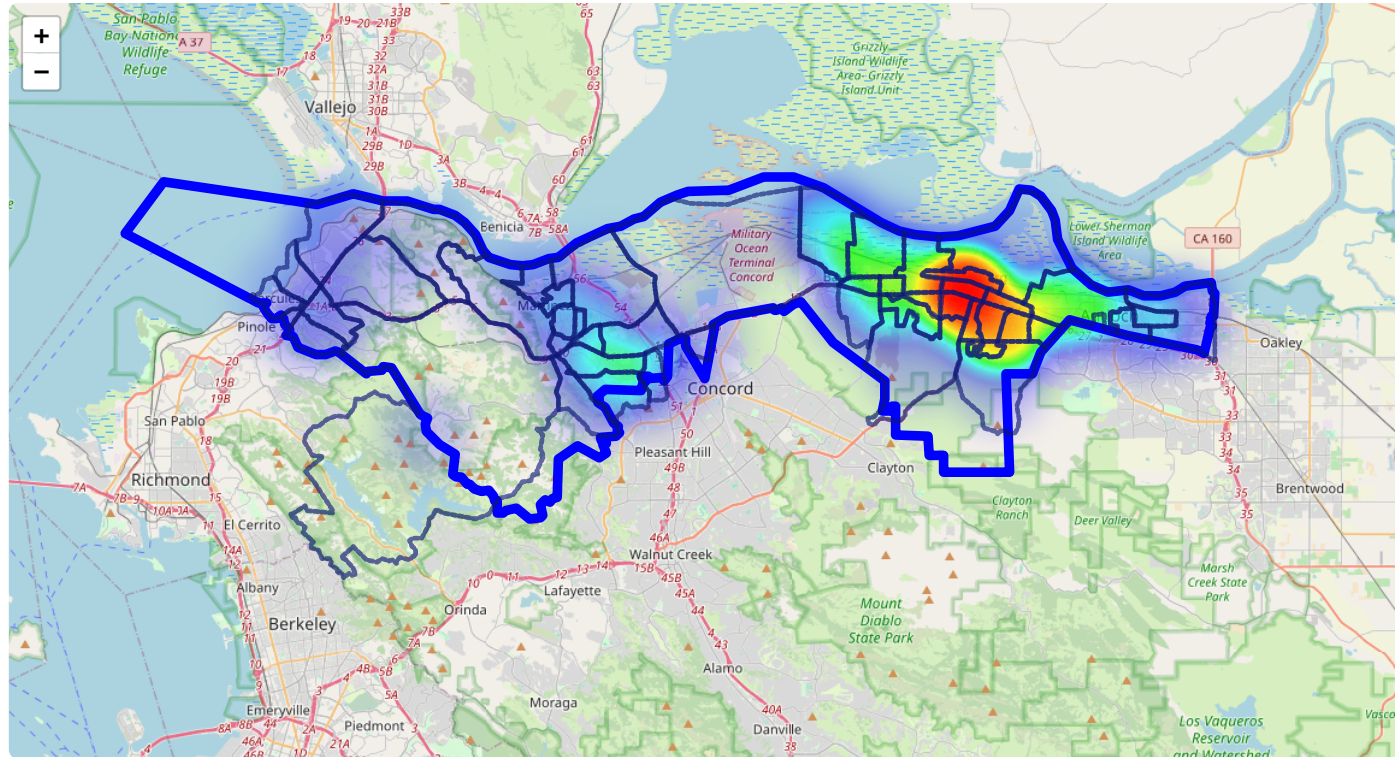

Supervisor District: Contra Costa County Supervisor District 5

Census tracts loaded: 47 features

Census Centers (47)

Leaflet | © OpenStreetMap contributors

Demographics Summary (47 Census Tracts)

219,829

Total Population

63.3%

Homeownership Rate

21.7%

Under 18 Years

15.3%

Over 65 Years

Poverty Levels

10.4%