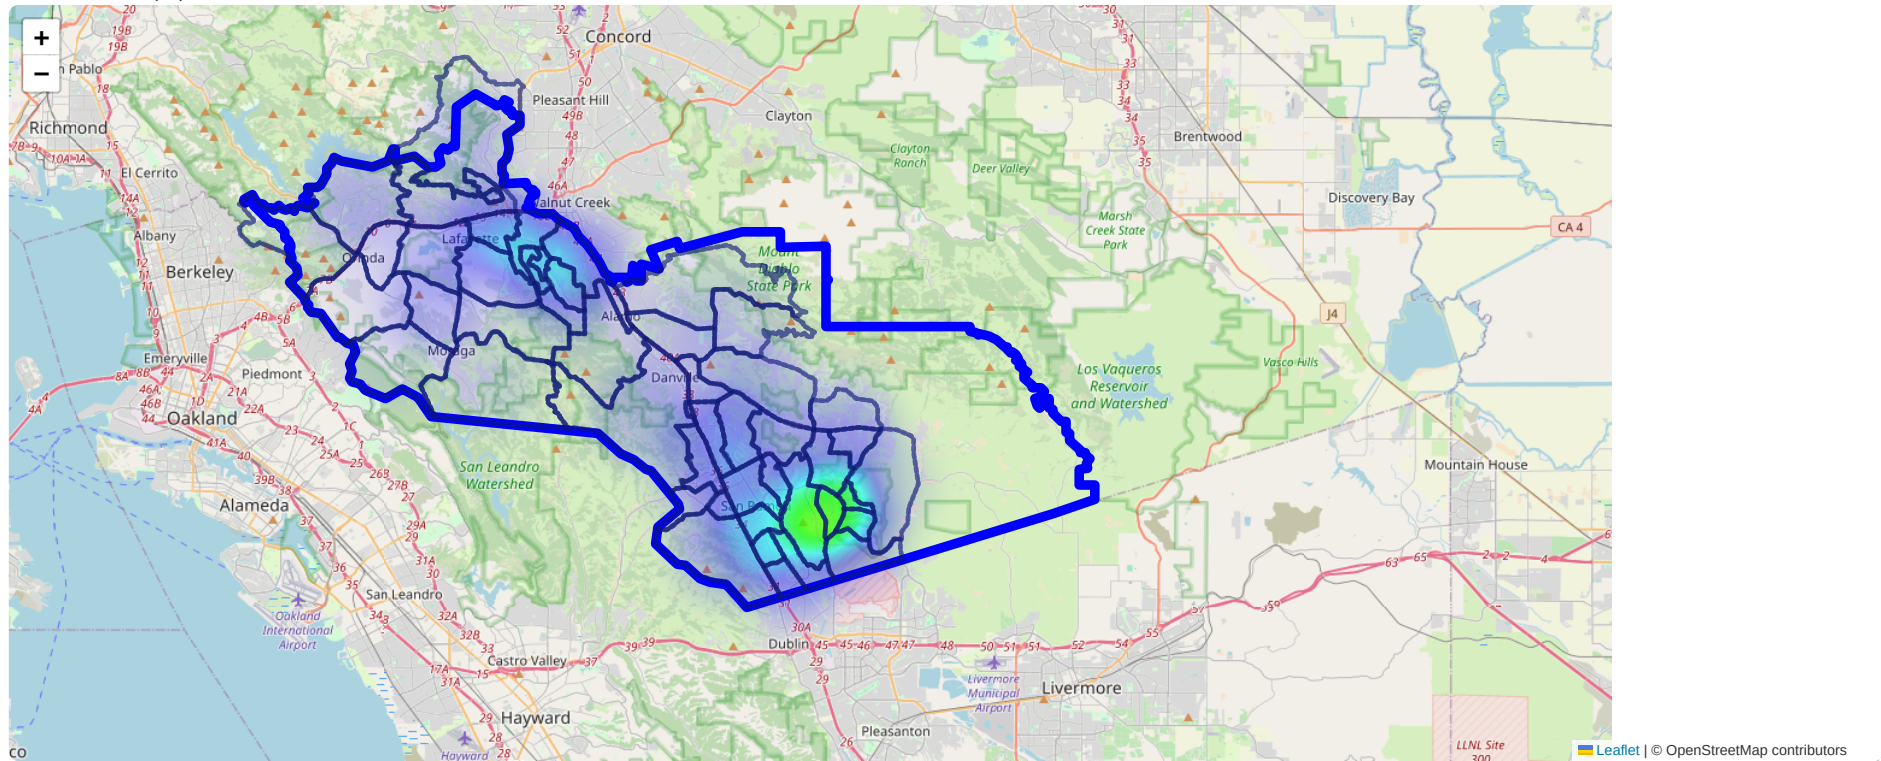

Supervisor District: Contra Costa County Supervisor District 2

Census tracts loaded: 48 features

Census Centers (47)

Demographics Summary (48 Census Tracts)

239,249

Total Population

4.1%

Below Poverty Level

24.4%

Under 18 Years

19.9%

Over 65 Years

Poverty Levels

4.1%

Below 100% Poverty

4.8%