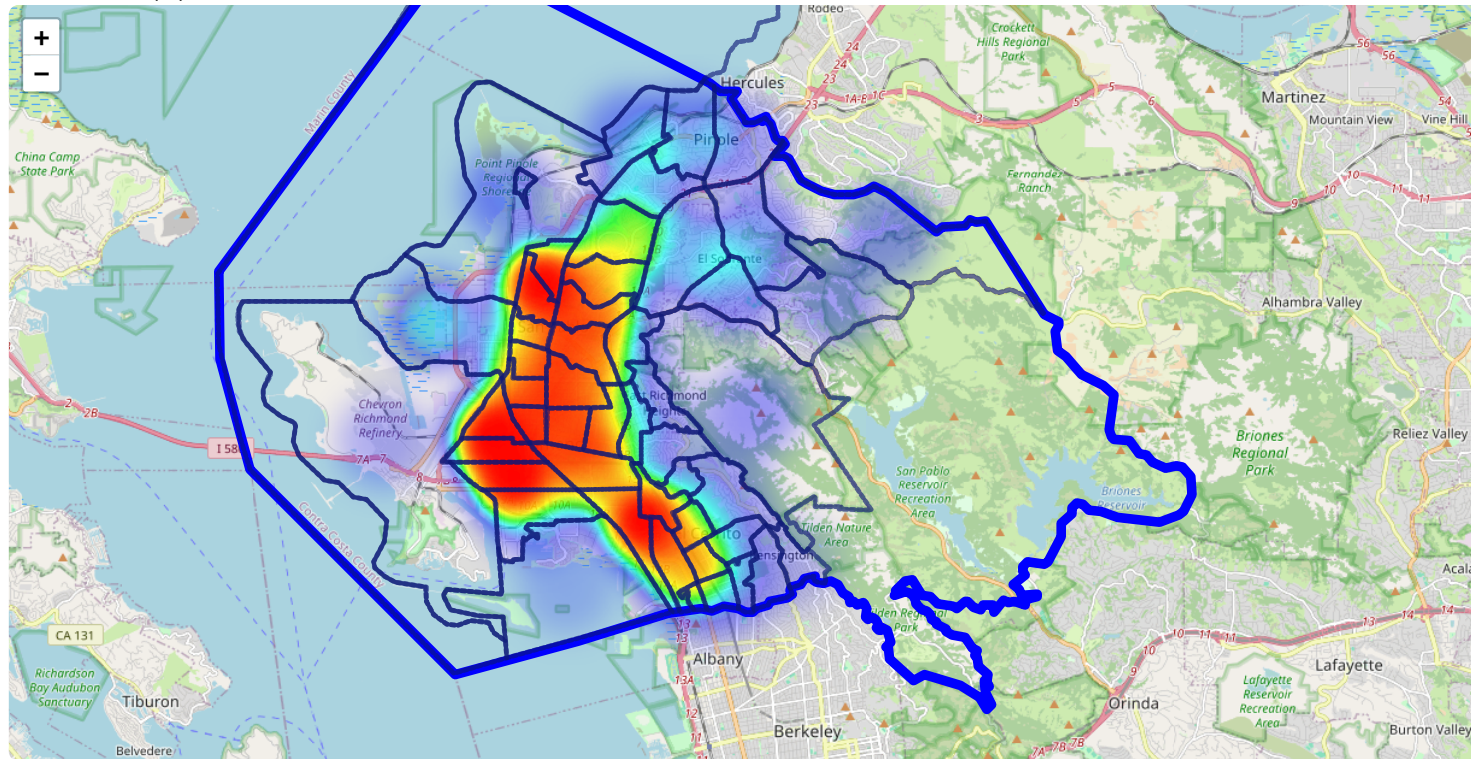

# Supervisor District: Contra Costa County Supervisor District 1

Census tracts loaded: 51 features

## Census Centers (49)

Leaflet | © OpenStreetMap contributors

### Demographics Summary (50 Census Tracts)

**232,006**

Total Population

**11.3%**

Below Poverty Level

**12.1%**

Food Insecure

**\$96,535.891**