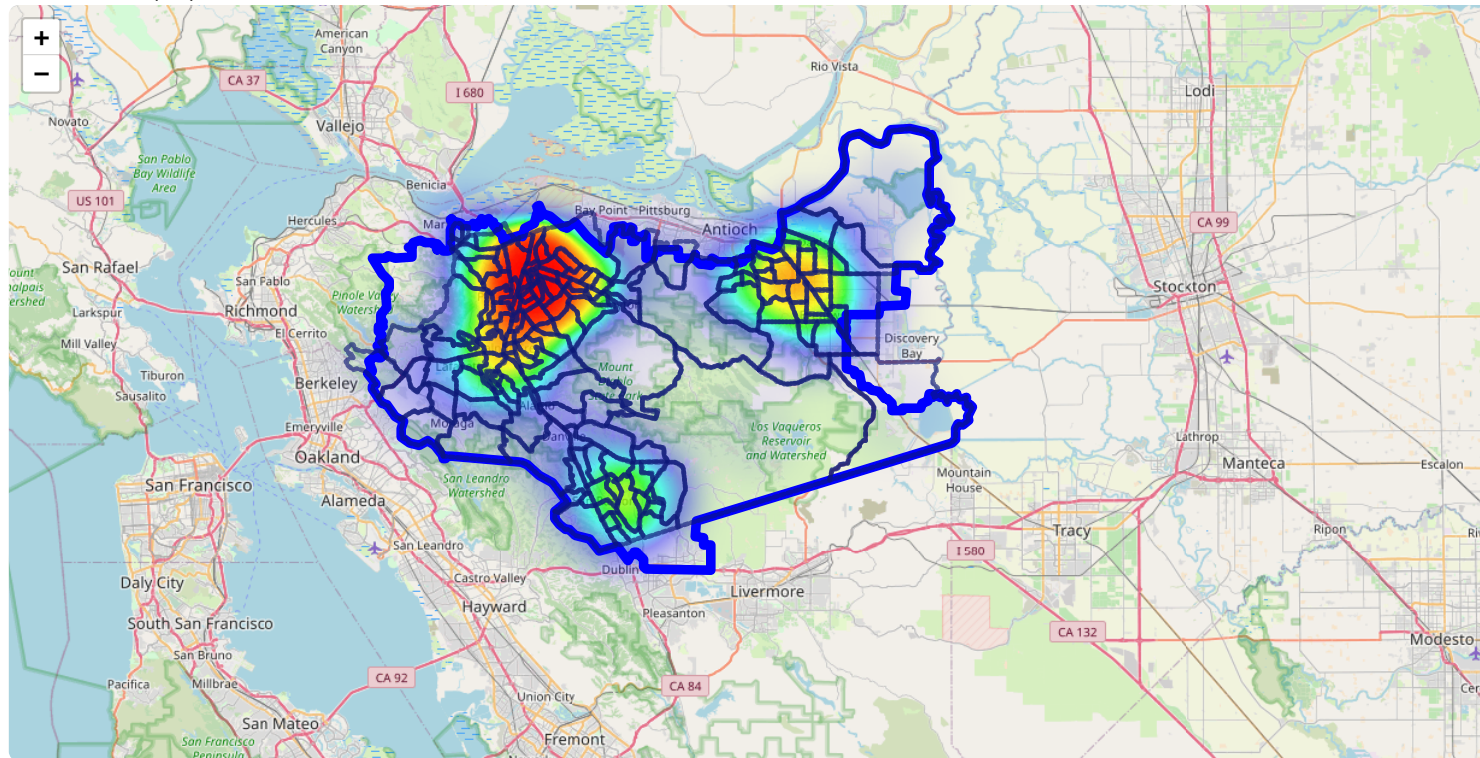

Congressional District: congdist 10

Census tracts loaded: 145 features

Census Centers (141)

Demographics Summary (145 Census Tracts)

717,145

Total Population

6.4%

Below Poverty Level

22.6%

Under 18 Years

17.4%

Over 65 Years

Poverty Levels

6.4%

Below 100% Poverty

8.2%