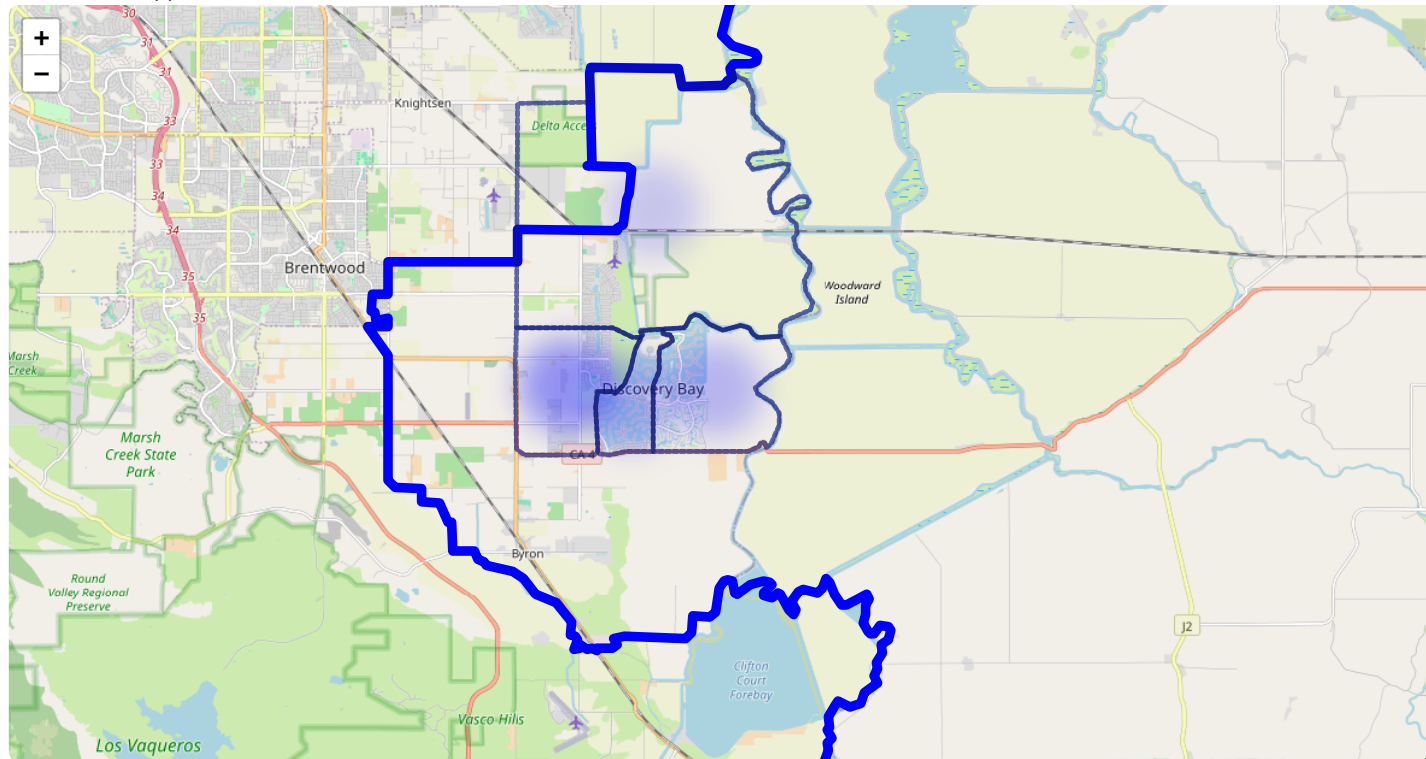

Congressional District: congdistrict 09

Census tracts loaded: 4 features

Census Centers (4)

Demographics Summary (4 Census Tracts)

15,453

Total Population

6.2%

Below Poverty Level

22.8%

Under 18 Years

19.5%

Over 65 Years

Poverty Levels

6.2%

Below 100% Poverty

7.1%