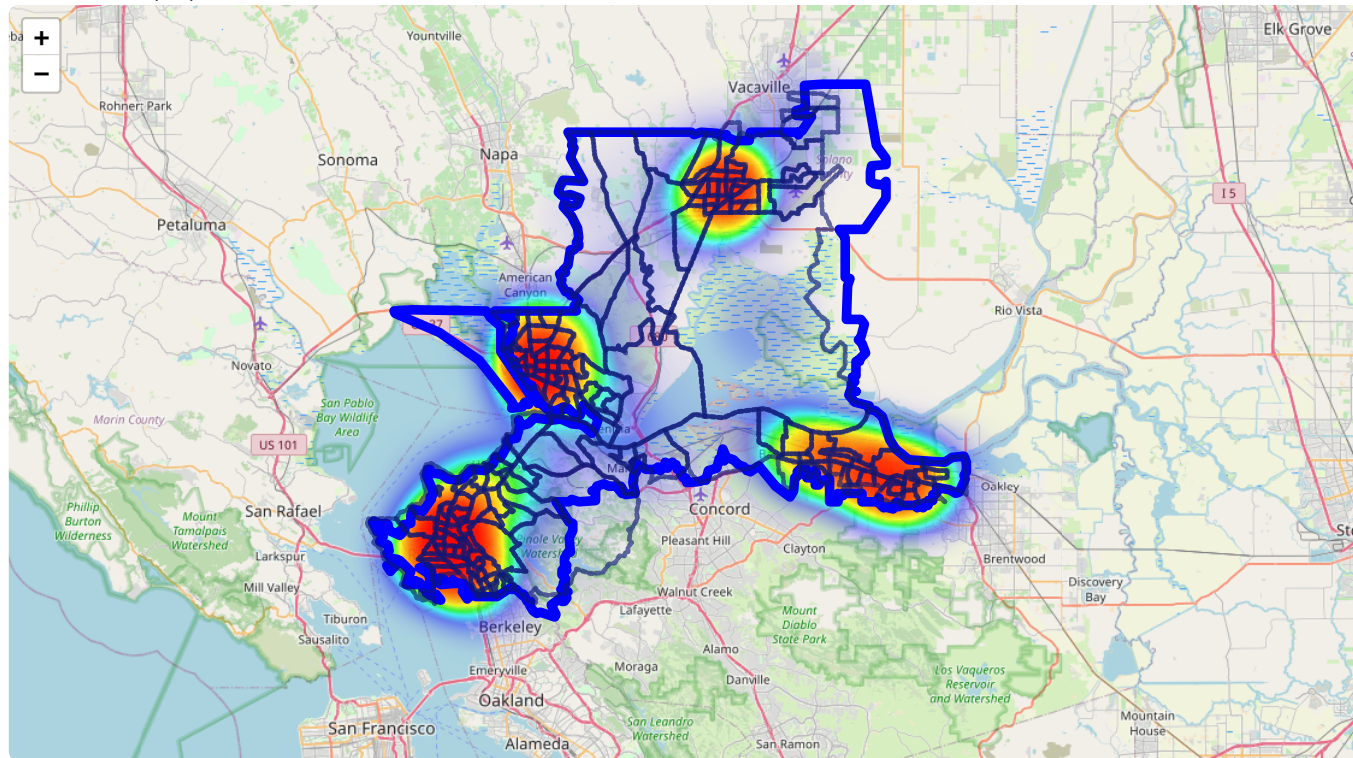

Congressional District: congrid 08

Census tracts loaded: 165 features

Census Centers (161)

Leaflet | © OpenStreetMap contributors

Demographics Summary (164 Census Tracts)

745,649

Total Population

11.0%

Below Poverty Level

11.9%

Food Insecure

\$97,328.585

Median Income

6.7%

Unemployment Rate

59.9%

Homeownership Rate

22.1%

Under 18 Years

15.7%

Over 65 Years

Poverty Levels

11.0%

Below 100% Poverty